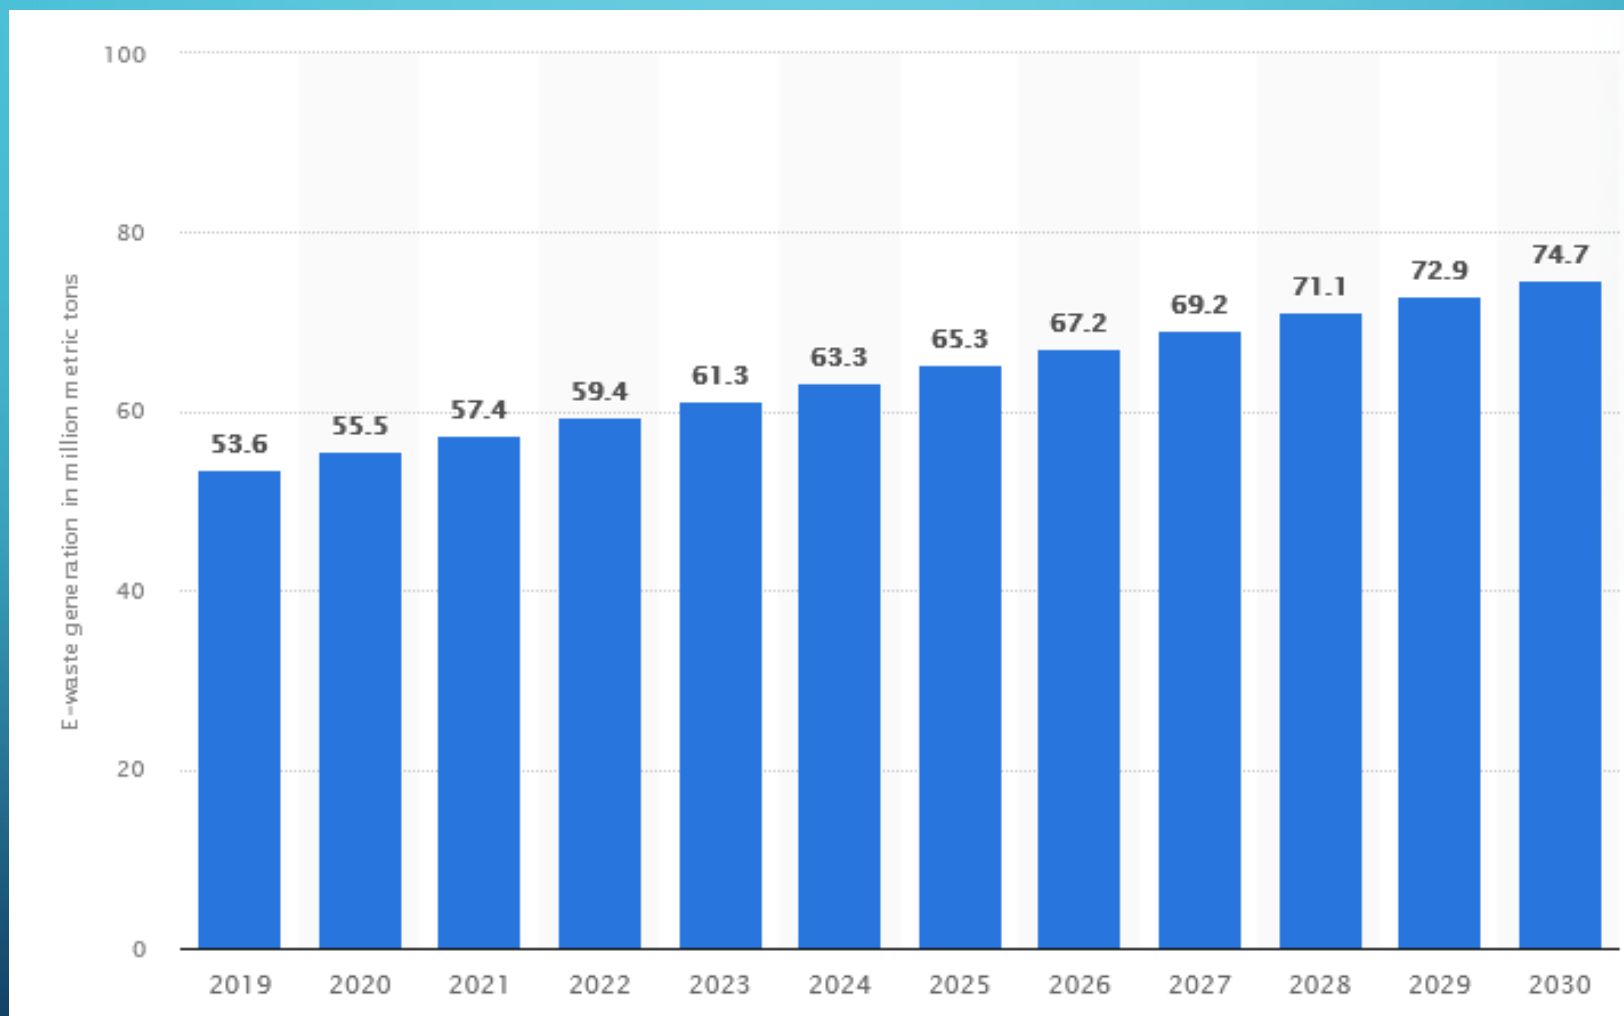

PROJECTED ELECTRONIC WASTE GENERATION WORLDWIDE FROM 2019 TO 2030 (IN MILLION METRIC TONS)*

Source: Statista 2021, <https://tinyurl.com/mvwbjhfe>