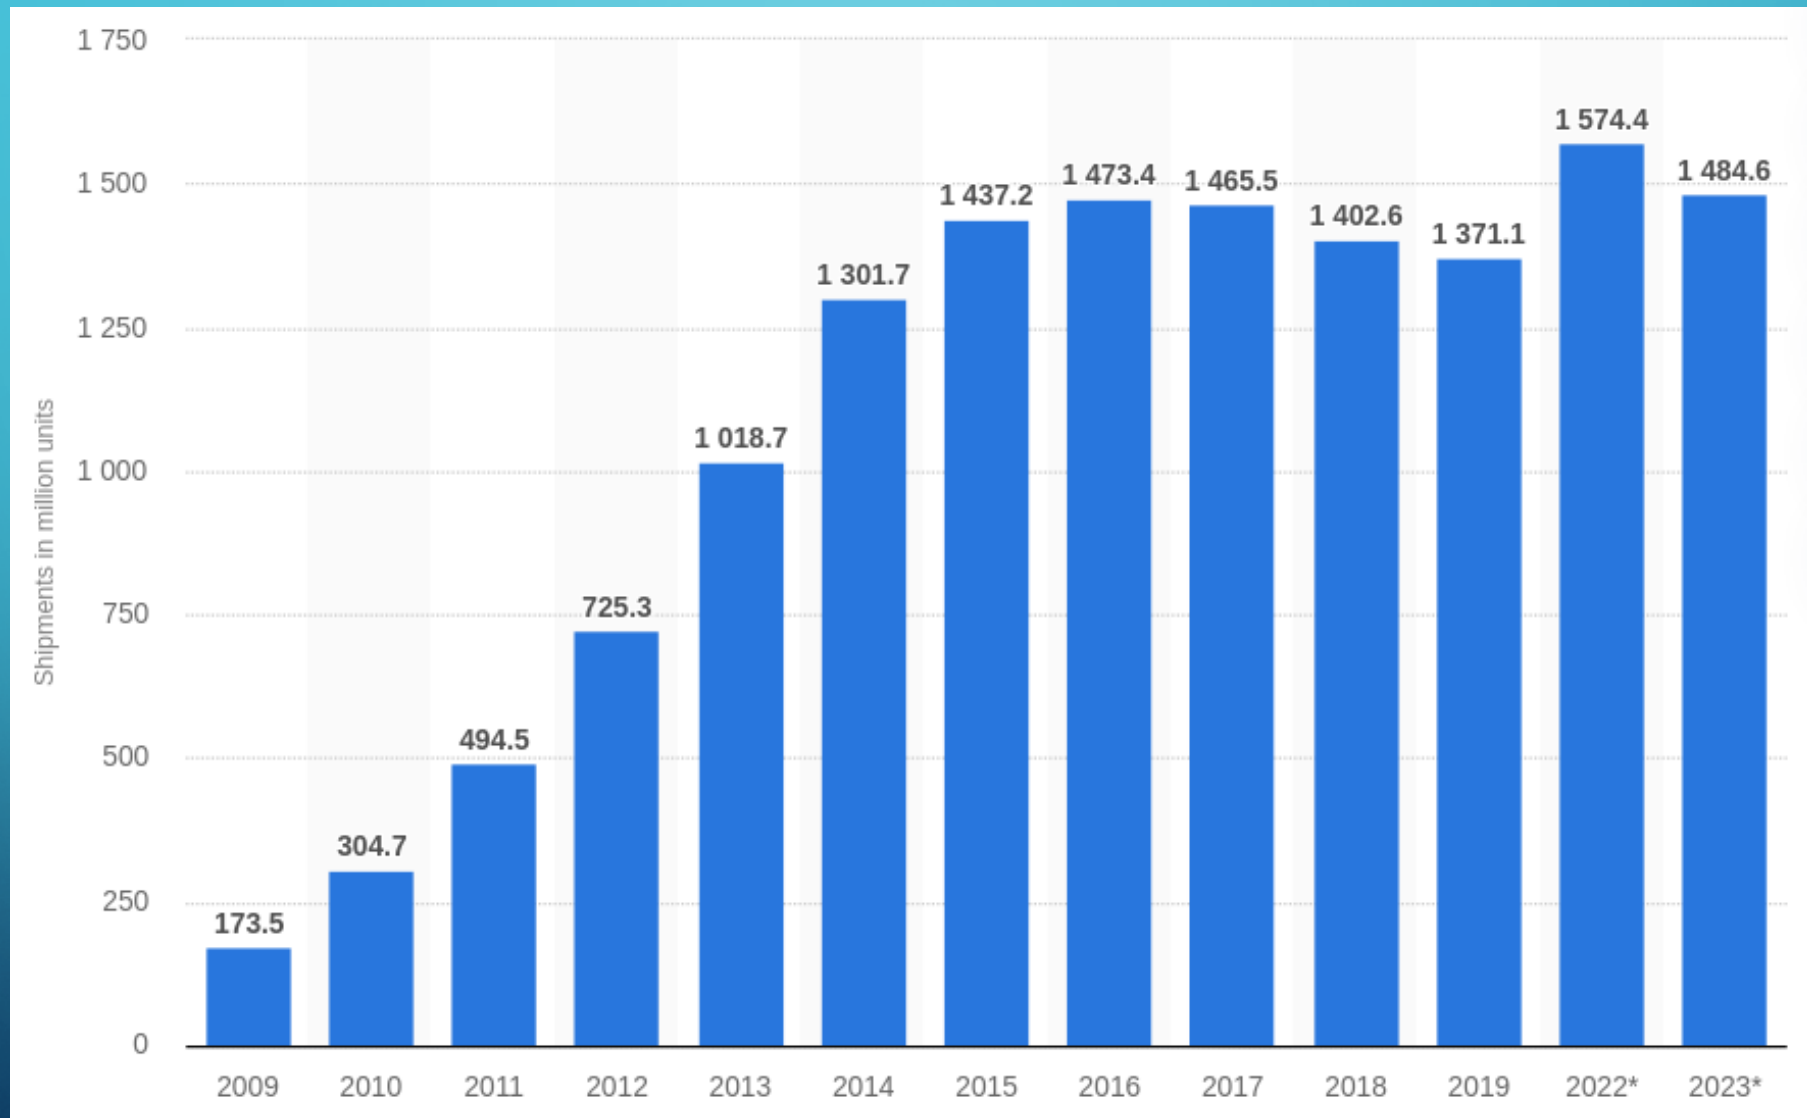

GLOBAL SMARTPHONE SHIPMENT FORECAST FROM 2010 TO 2023

Source: Statista 2021, <https://tinyurl.com/42v5z8d2>